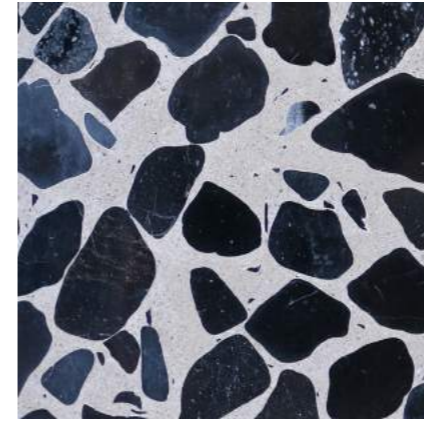

Russet

Saffron

Starry Night

Tarragon

Tricolor

Tweed

Zinc

Sfera

La Terrazzo is made to order.

Our Terrazzo tiles are available in 3 finishes; textured, honed and polished.

All finishes show off the vibrant stones emerging through the cement mixture. Only natural materials are used for our products.