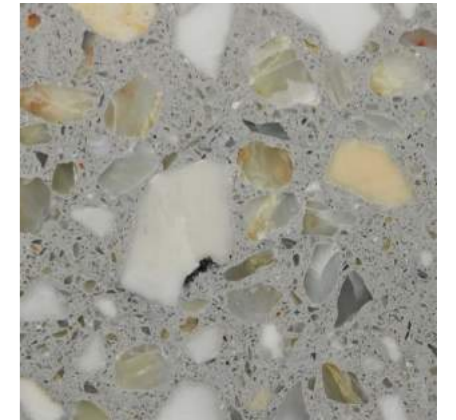

Colours

All of the aggregates used in our terrazzo are marble. We have split our colours in to 4 categories.

Grande, terrazzo with large aggregates.

Balencia, terrazzo with medium aggregates.

Piccolo, terrazzo with small aggregates.

Sfera, terrazzo with large rounded aggregates.

Grande

Arctic Mist

Buckingham

Celestial

Damask Rose

Great Plains

Harlequin